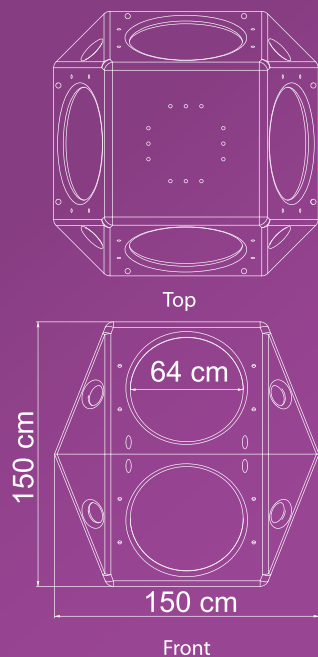

Modular Playgrounds