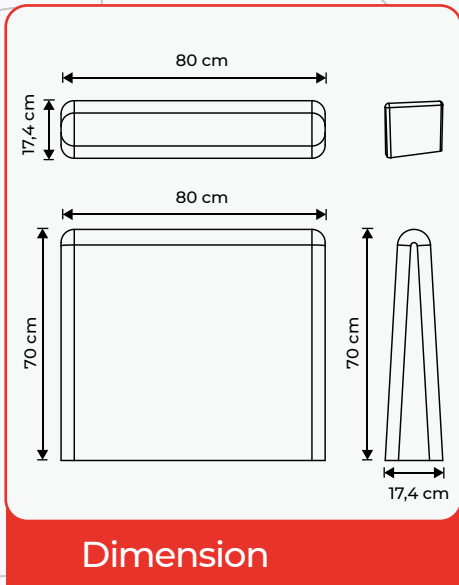

Playflex
SEAT LINE