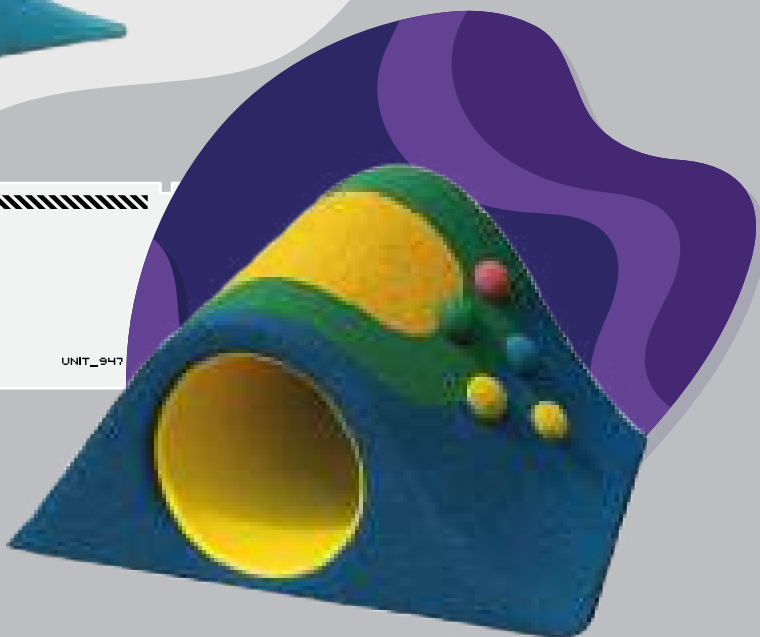

Height: 182 cm
Length: 195 cm
Width: 96 cm

MODULE_02

MODULE_02

TUNNEL 02

Height: 182 cm
Length: 195 cm
Width: 96 cm

UNIT_947

MODULE_02

TUNNEL SLIDE 1

Height: 182 cm
Length: 195 cm
Width: 380 cm

Playflex
SPHERE - 160

Radius: 160 cm

Spheres

3D EPDM Figures

Playflex
HALF SPHERE - 40

Radius: **40 cm**

Playflex
HALF SPHERE - 30