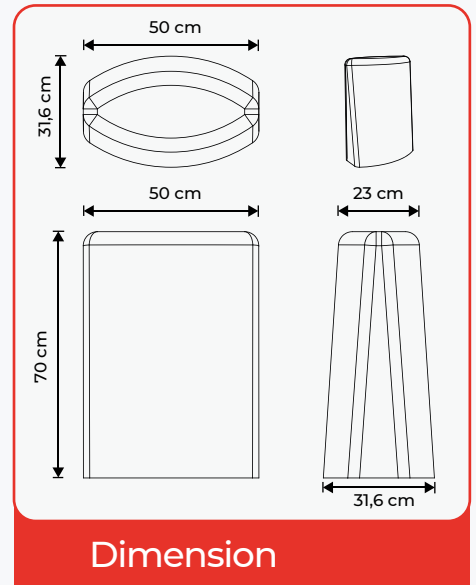

Playflex
SEAT RADIUS