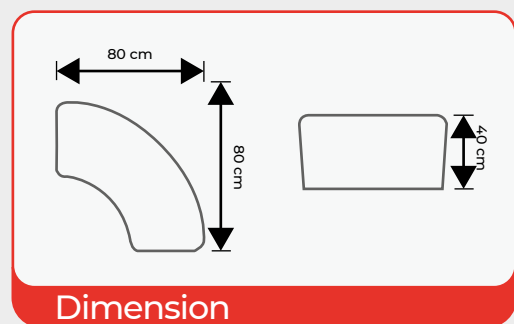

Playflex
SEAT RADIUS